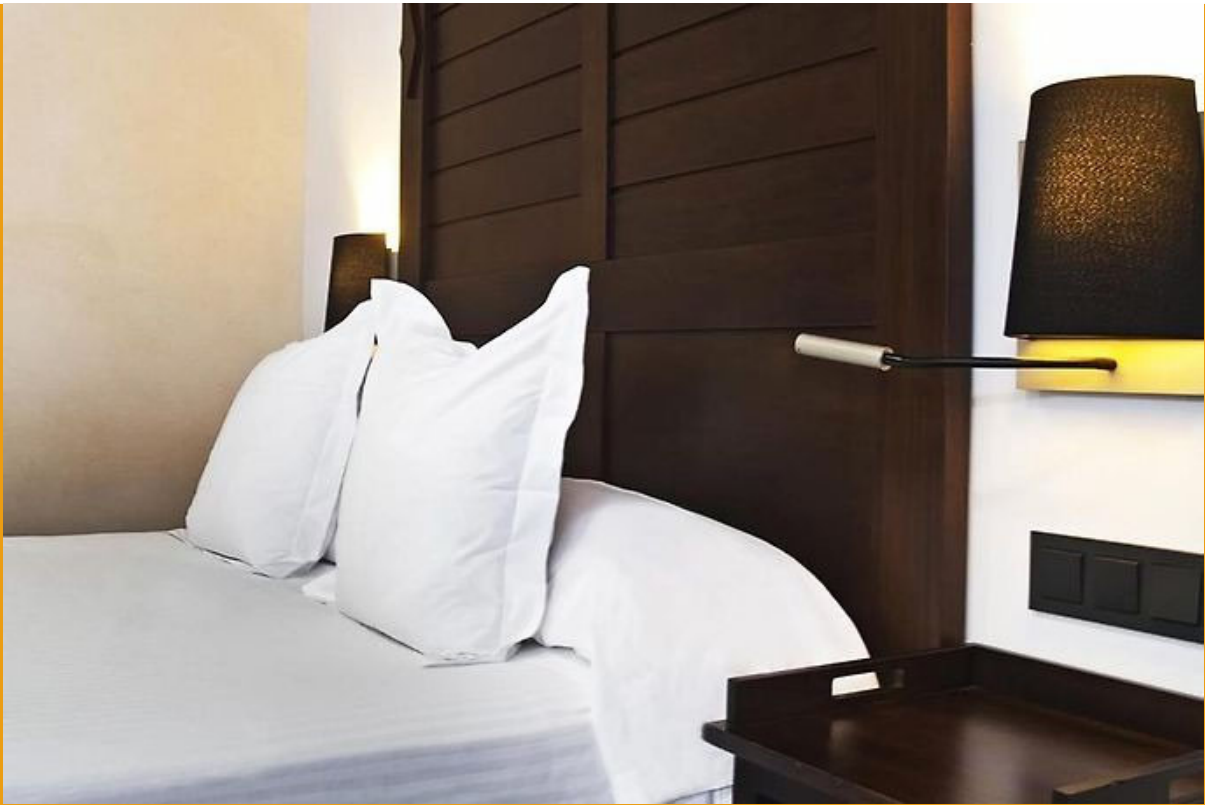

ALMA light
Barcelona

Collection Hotel

Project: Hotel Convento Aracena (Aracena - Huelva, Spain)

ALMA Light

[Ver versión online](#)

Located in the heart of the Sierra de Huelva, the Hotel Convento Aracena & Spa is a 4-star**** hospitality establishment located in an old convent from the 17th century, now completely restored.

The renovation of the building was very respectful of the architectural heritage of the convent, maintaining its stone walls, its areas such as the cloister or the church and its general physiognomy, and added all the necessary elements for the well-being of its clients. Both inside and outside, customers can breathe peace and tranquility, and the select restaurant and the SPA section stand especially out. The bedrooms are decorated with sobriety, counting on our HOTEL wall light with cotton shade and reading arm, which gives light to the headboard of the beds. This project included the standard model with a black shade, as well as a special batch with a white shade.